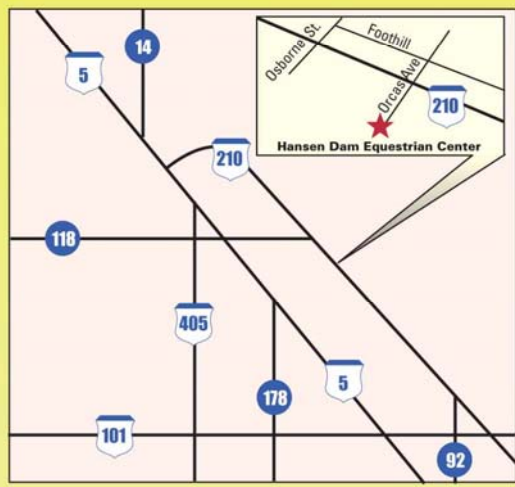

Summer Dressage at Hansen Dam

August 15-16, 2009

Judges: Gary Rockwell (S), Jane Weatherwax (S)

CLOSING DATE: JULY 24, 2009

Ample Stabling — Shavings Available at Facility
call (818)648-7676